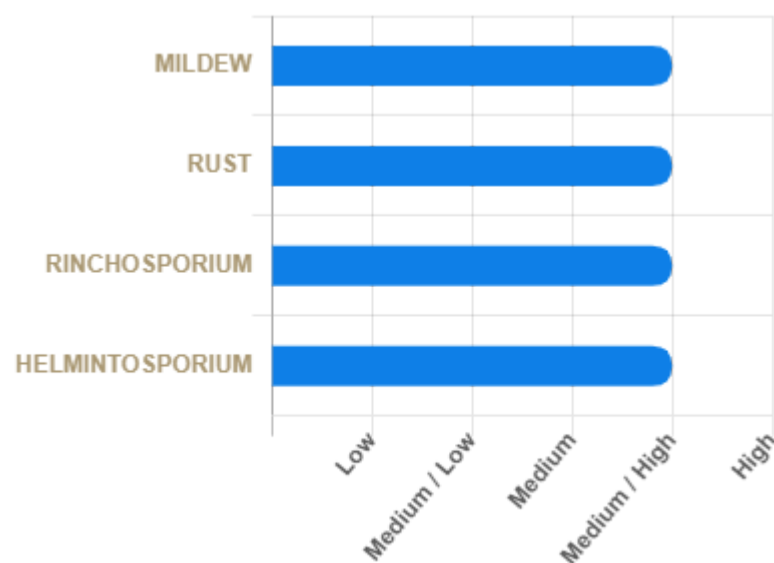

DISEASE RESISTANCE

Pl. Josep Pané, 1 · 25230 Mollerussa (Lleida) - +34 973 600 458

www.agrusa.com - agrusa@agrusa.com