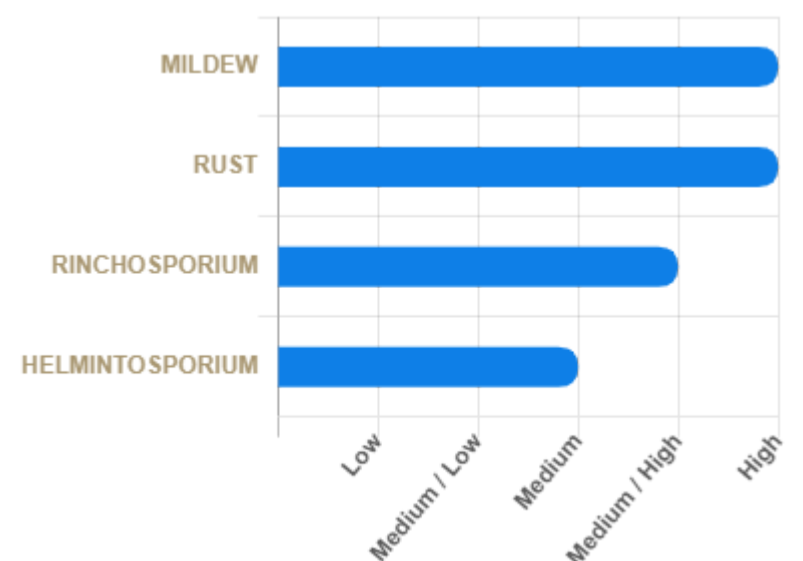

Planting time

Sowing Density

170 to 220 kg/ha

AGRONOMIC CHARACTERISTICS

CYCLE	Winter
PRECOCITY	Early
RIPENING	Medium
QUALITY	Feed

DISEASE RESISTANCE

Pl. Josep Pané, 1 · 25230 Mollerussa (Lleida) - +34 973 600 458