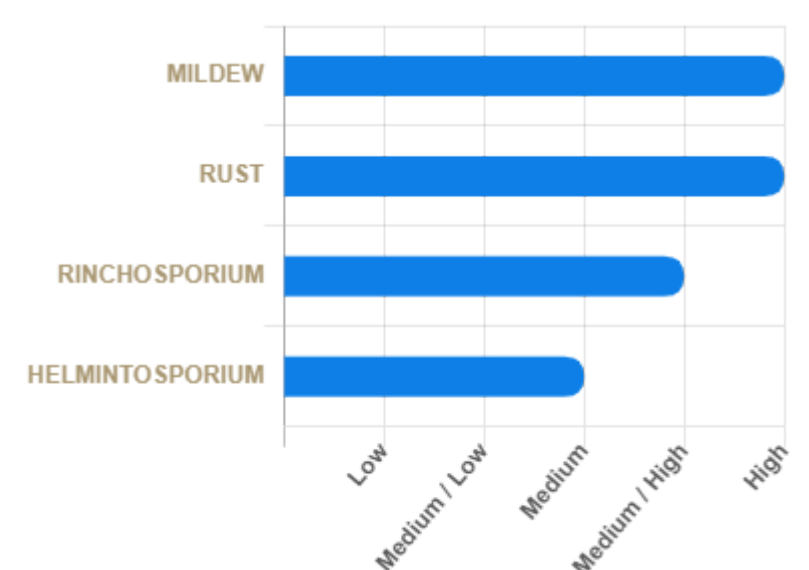

DISEASES RESISTANCE

Pl. Josep Pané, 1 · 25230 Mollerussa (Lleida) - +34 973 600 458

www.agrusa.com - agrusa@agrusa.com