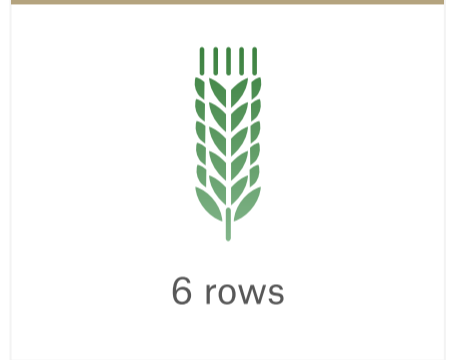

PIXEL

PIXEL is a **6 row winter barley**, early to earing medium-sized and with a good resistance versus lodging and diseases.

PIXEL, due to its **productivity** and **quality grain**, has been selected as one of the preferred varieties by the French Malting and Beer Committee (CBMO).

PIXEL has been the most productive winter barley in cold areas in the official Spanish trials GENVCE 2021.

GROWING AREA

EAR

PIXEL, new genetics in 6row barleys.

Suitable to high potential land.

AGRONOMIC FEATURES