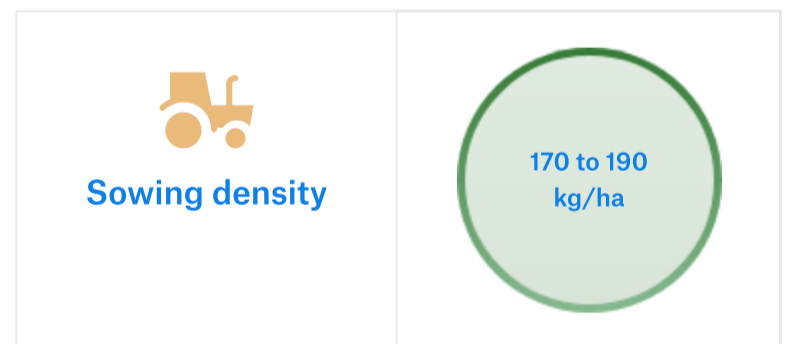

PIXEL

PIXEL is a **6 row winter barley**, early to earing medium-sized and with a good resistance versus lodging and diseases.

PIXEL, due to its **productivity** and **quality grain**, has been selected as one of the preferred varieties by the French Malting and Beer Committee (CBMO).

PIXEL has been the most productive winter barley in cold areas in the official Spanish trials GENVCE 2021.

GROWING AREA

EAR

PIXEL, new genetics in 6row barleys.

Suitable to high potential land.

AGRONOMIC FEATURES