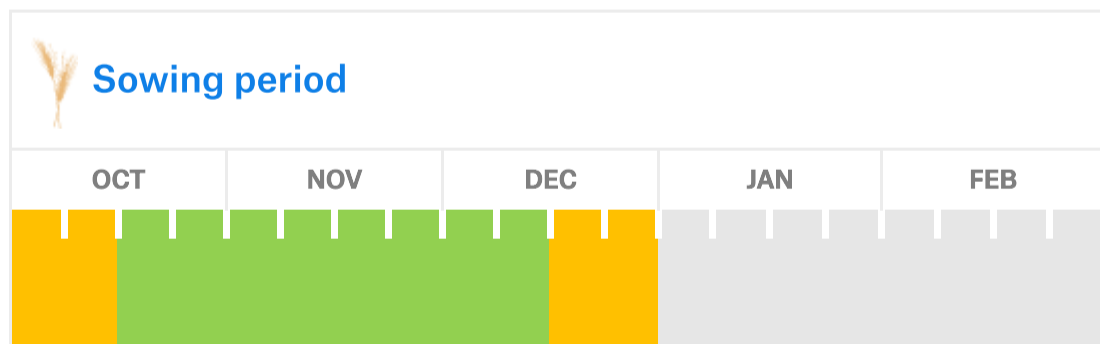

PIXEL

PIXEL is a **6 row winter barley**, early to earing medium-sized and with a good resistance versus lodging and diseases.

PIXEL, due to its **productivity** and **quality grain**, has been selected as one of the preferred varieties by the French Malting and Beer Committee (CBMO).

PIXEL has been the most productive winter barley in cold areas in the official Spanish trials GENVCE 2021.

GROWING AREA

EAR

PIXEL, new genetics in 6row barleys.

Suitable to high potential land.

AGRONOMIC FEATURES