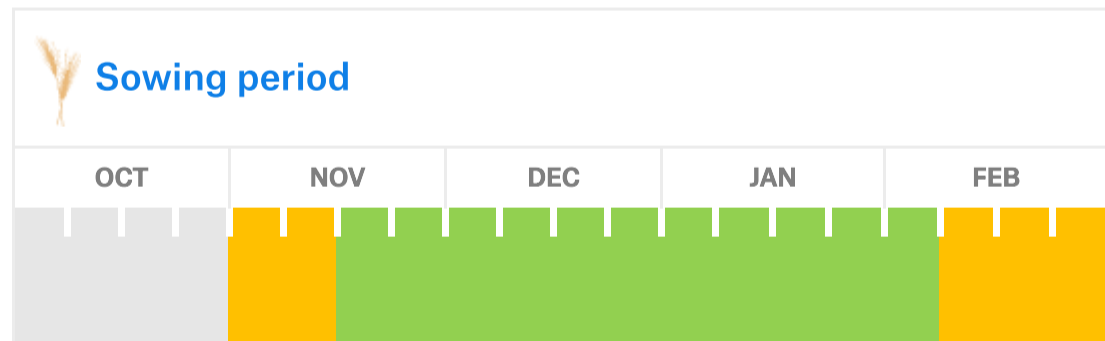

GROWING AREA

EAR

2 rows

It's a SAFE BET!

- Malting
- High Yielding
- Earliness

Sowing density

AGRONOMIC FEATURES

 CYCLE	Spring
 EARLINESS	Very early
 STRAW HEIGHT	Medium / Short
 QUALITY	Malting