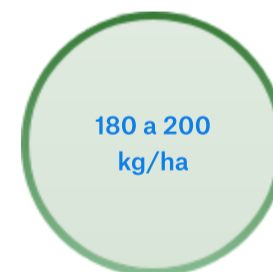

GROWING AREA

EAR

2 rows

It's a SAFE BET!

- Malting
- High Yielding
- Earliness

Sowing density

AGRONOMIC FEATURES

 CYCLE	Spring
 EARLINESS	Very early
 STRAW HEIGHT	Medium / Short
 QUALITY	Malting