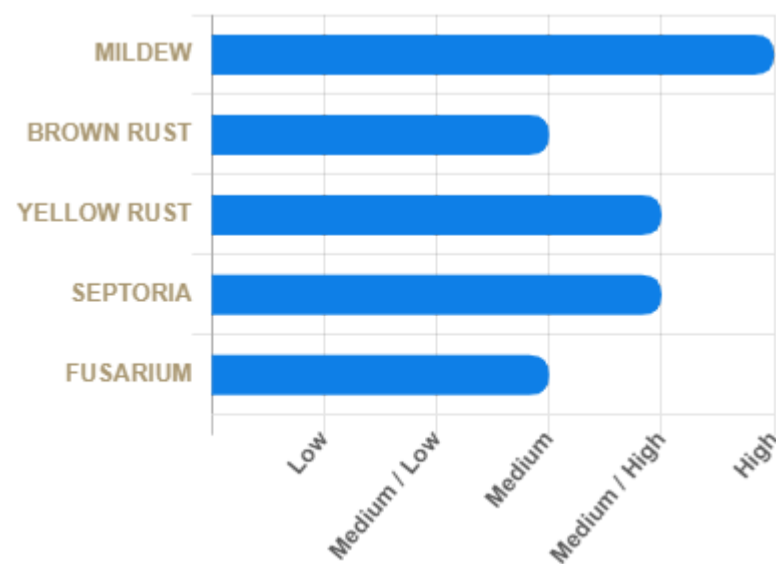

DISEASE RESISTANCE

Pl. Josep Pané, 1 · 25230 Mollerussa (Lleida) - +34 973 600 458

www.agrusa.com - agrusa@agrusa.com