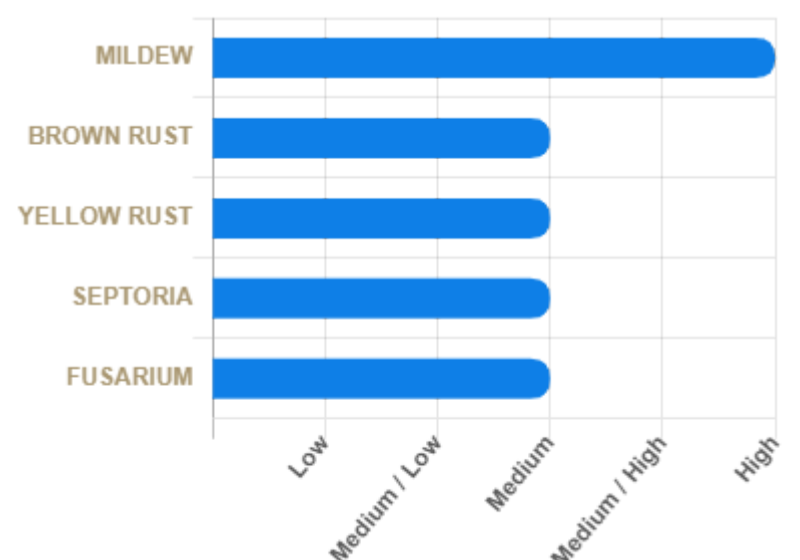

DISEASES RESISTANCE

Pl. Josep Pané, 1 · 25230 Mollerussa (Lleida) - +34 973 600 458

www.agrusa.com - agrusa@agrusa.com